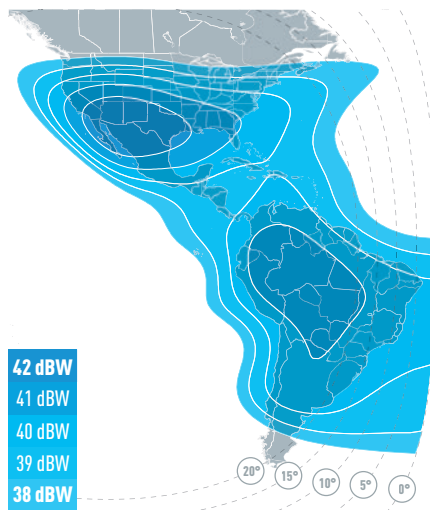

SATELLITE EUTELSAT 113 WEST A

CONNECTING LATIN AMERICA, CONTINENTAL UNITED STATES & HAWAII

Continental coverage extending into the Pacific

At 113° West, EUTELSAT 113 West A provides the best power and coverage in both C- and Ku-bands throughout the Americas on its hemi beams, along with its regional beams.

The EUTELSAT 113 West A satellite currently distributes over 130 channels, received by 1,300 antennas in the region. It fully covers cable head-ends in Mexico as well as ethnic cable head-ends in the United States, with over 7,000 DTH antennas receiving channels in Ku-band.

EUTELSAT 113 West A also offers a powerful spot beam over the main cities in South America.

C-band 1 North America downlink coverage

C-band 2 South America Downlink Coverage

C-band 3 Pan-American Downlink Coverage

LAUNCH DATE

27/05/2006

PROJECTED LIFETIME

> 15 YEARS

ORBITAL POSITION

113 DEGREES WEST

FREQUENCIES

C-BAND, KU-BAND