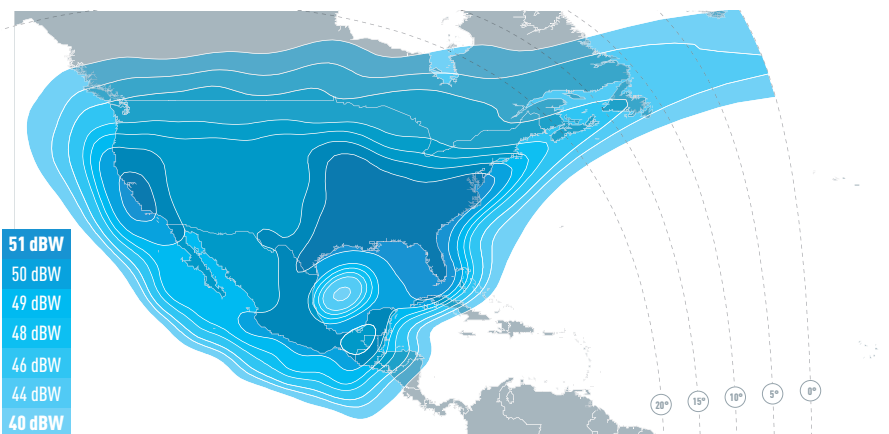

The EUTELSAT 113 West A satellite currently distributes over 130 channels, received by 1,300 antennas in the region. It fully covers cable head-ends in Mexico as well as ethnic cable head-ends in the United States, with over 7,000 DTH antennas receiving channels in Ku-band.

EUTELSAT 113 West A also offers a powerful spot beam over the main cities in South America.

C-band 1 North America downlink coverage

C-band 2 South America Downlink Coverage

C-band 3 Pan-American Downlink Coverage

SATELLITE EUTELSAT 113 WEST A

Ku-band 1 North American Downlink Coverage

KEY MARKETS

- NORTH AMERICA
- SOUTH AMERICA

KEY SERVICES

- VIDEO
- DATA
- OCCASIONAL USE
- GOVERNMENT

SATELLITE MANUFACTURER

SPACE SYSTEMS/LORAL

LAUNCH DATE

27/05/2006

PROJECTED LIFETIME

> 15 YEARS

ORBITAL POSITION

113 DEGREES WEST

FREQUENCIES

C-BAND, KU-BAND