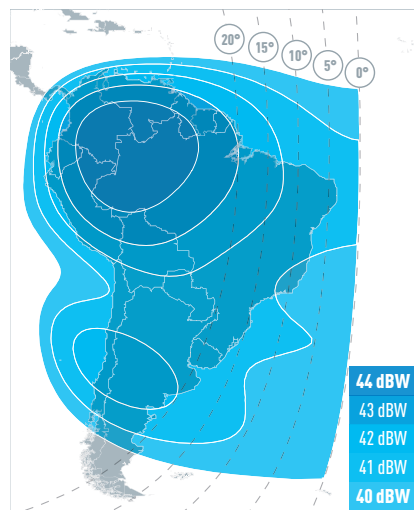

SATELLITE EUTELSAT 113 WEST A

CONNECTING LATIN AMERICA, CONTINENTAL UNITED STATES & HAWAII

Continental coverage extending into the Pacific

At 113° West, EUTELSAT 113 West A provides the best power and coverage in both C- and Ku-bands throughout the Americas on its hemi beams, along with its regional beams.

The EUTELSAT 113 West A satellite currently distributes over 130 channels, received by 1,300 antennas in the region. It fully covers cable head-ends in Mexico as well as ethnic cable head-ends in the United States, with over 7,000 DTH antennas receiving channels in Ku-band.

EUTELSAT 113 West A also offers a powerful spot beam over the main cities in South America.

C-band 1 North America downlink coverage

C-band 2 South America Downlink Coverage

C-band 3 Pan-American Downlink Coverage

LAUNCH DATE

27/05/2006

PROJECTED LIFETIME

> 15 YEARS

ORBITAL POSITION

113 DEGREES WEST

FREQUENCIES

C-BAND, KU-BAND