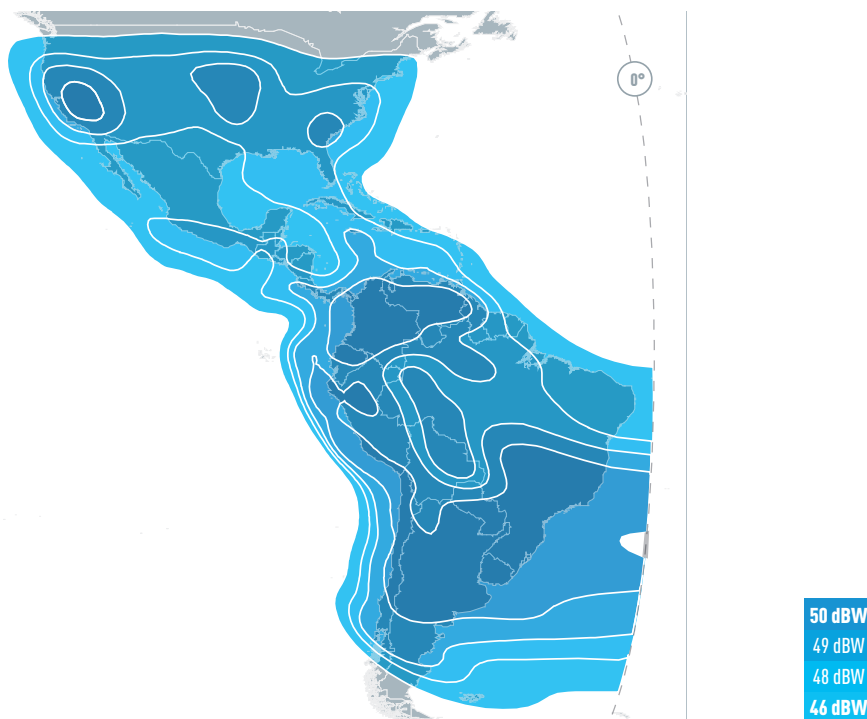

The EUTELSAT 113 West A satellite currently distributes over 130 channels, received by 1,300 antennas in the region. It fully covers cable head-ends in Mexico as well as ethnic cable head-ends in the United States, with over 7,000 DTH antennas receiving channels in Ku-band.

EUTELSAT 113 West A also offers a powerful spot beam over the main cities in South America.

C-band 1 North America downlink coverage

C-band 2 South America Downlink Coverage

C-band 3 Pan-American Downlink Coverage

SATELLITE EUTELSAT 113 WEST A

Ku-band 1 North American Downlink Coverage

KEY MARKETS

- NORTH AMERICA
- SOUTH AMERICA

KEY SERVICES

- VIDEO
- DATA
- OCCASIONAL USE
- GOVERNMENT

SATELLITE MANUFACTURER

SPACE SYSTEMS/LORAL

LAUNCH DATE

27/05/2006

PROJECTED LIFETIME

> 15 YEARS

ORBITAL POSITION

113 DEGREES WEST

FREQUENCIES

C-BAND, KU-BAND