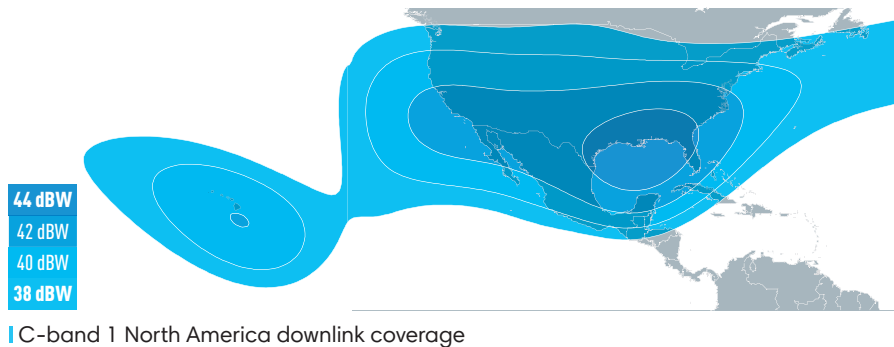

SATELLITE EUTELSAT 113 WEST A

CONNECTING LATIN AMERICA, CONTINENTAL UNITED STATES & HAWAII

Continental coverage extending into the Pacific

At 113° West, EUTELSAT 113 West A provides the best power and coverage in both C- and Ku-bands throughout the Americas on its hemi beams, along with its regional beams.

The EUTELSAT 113 West A satellite currently distributes over 130 channels, received by 1,300 antennas in the region. It fully covers cable head-ends in Mexico as well as ethnic cable head-ends in the United States, with over 7,000 DTH antennas receiving channels in Ku-band.

EUTELSAT 113 West A also offers a powerful spot beam over the main cities in South America.

C-band 1 North America downlink coverage

C-band 2 South America Downlink Coverage

C-band 3 Pan-American Downlink Coverage

LAUNCH DATE

27/05/2006

PROJECTED LIFETIME

> 15 YEARS

ORBITAL POSITION

113 DEGREES WEST

FREQUENCIES

C-BAND, KU-BAND