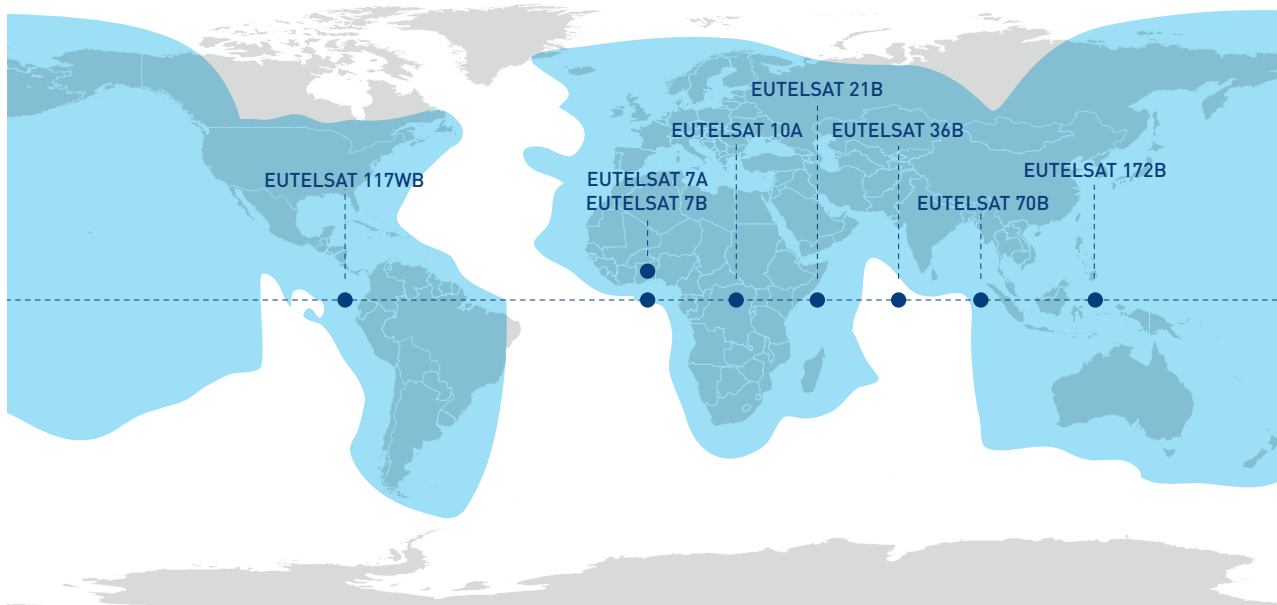

Global and regional connectivity solutions

MARITIME MULTI-REGIONAL COVERAGE

EUTELSAT
70, rue Balard
75015 Paris
France
Tel: + 33 1 53 98 47 47

www.eutelsat.com

maritime@eutelsat.com