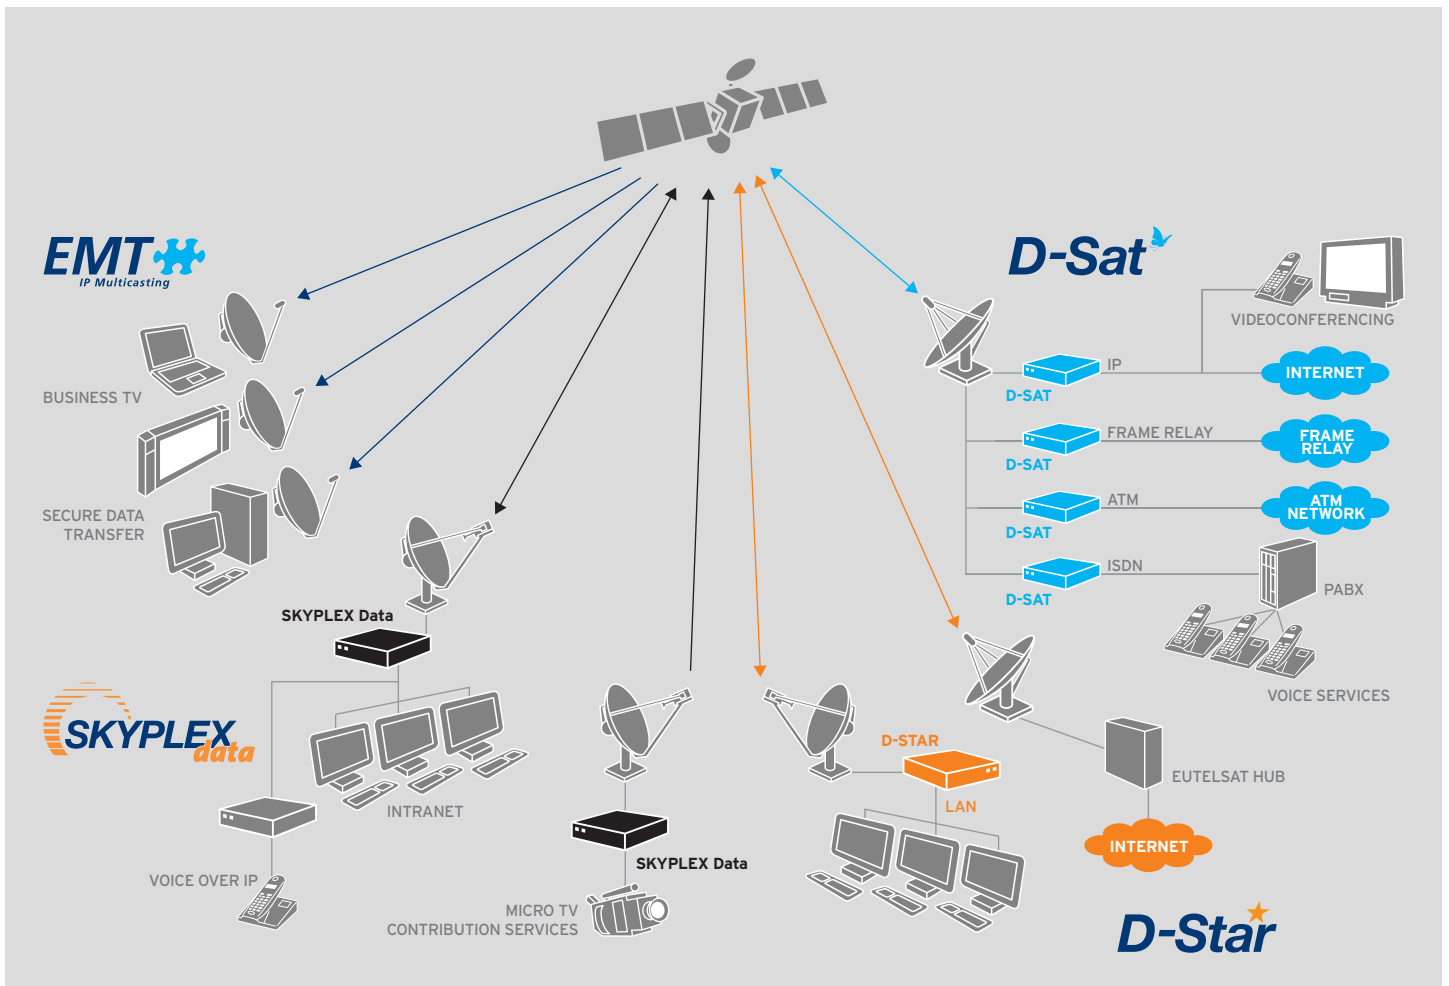

EUTELSAT'S BUSINESS SERVICES

BROADBAND SOLUTIONS ANYWHERE, ANYTIME

Eutelsat's business services provide a complete portfolio of professional solutions for companies, organisations, Internet Service Providers and content publishers. These offers include IP services and public and corporate network solutions, for markets in eastern

and western Europe, the Middle East and Africa, Asia, and the Americas. There are no hidden costs, equipment, space segment and customer support are included in our turnkey solutions.

EUTELSAT, A WORLD-CLASS SUPPLIER OF CORPORATE INTERNET AND TELECOMMUNICATIONS SOLUTIONS

Eutelsat is a world leader in using satellite technology for the distribution of Internet and multimedia applications.

Building on our unique digital experience, businesses today are using our massive bandwidth resources to make broadband Internet and multimedia via satellite a daily reality. With speeds of up to 2Mb/s per user for Internet access and up to 40Mb/s for services

such as data broadcasting, videoconferencing and VPN (Virtual Private Networks) solutions, Eutelsat can meet a vital requirement for companies, enhancing their competitiveness.

Our broadband professional services are marketed via Eutelsat's network of partners and via Skylogic Italia, our subsidiary in Turin.