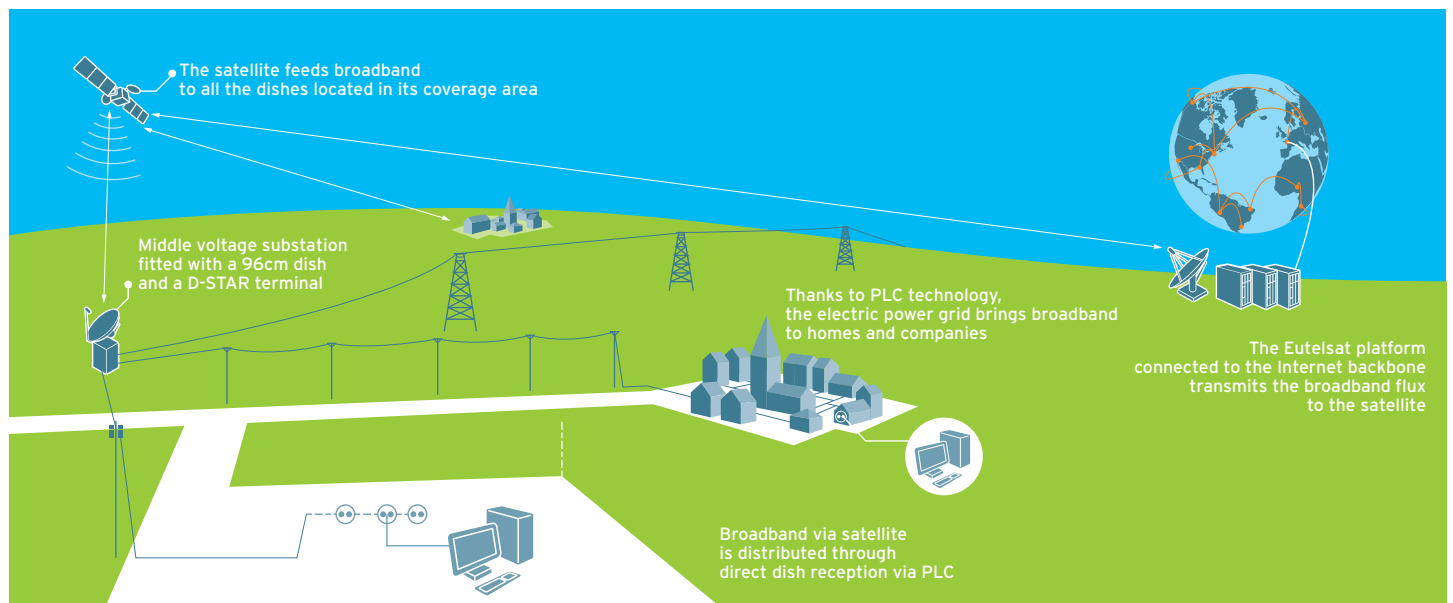

D-Star[★] PLC PACK

NEW

COMPETITIVELY PRICED BROADBAND INTERNET IN YOUR COMMUNITY

CONNECT YOUR COMPUTER OR COMPANY NETWORK TO BROADBAND USING THE BUILDING'S POWER SUPPLY

TOWN HALLS, LOCAL GOVERNMENT SERVICES, COMPANIES, SCHOOLS, SHOPS,
DISTANCE-WORKERS, RESIDENTIAL USERS...

INTERNET THROUGH YOUR ELECTRIC POWER SOCKET

Power Line Carrier (PLC) technology uses the existing electrical power supply network to bring broadband IP direct to your home. A simple electric socket can now become a high-speed Internet access point for your computer or company network.

HIGH-SPEED INTERNET VIA SATELLITE

Coupled with Internet access via satellite, PLC technology enables broadband IP to reach users in a radius ranging from 10 meters to

several kilometers, with reception bit rates up to 2 Mbit/s (i.e. from 4 to 20 times higher than those of a standard phone line).

Eutelsat, the leading European satellite operator and its partners (Internet service providers for local government and companies) offer the D-STAR / PLC service, a cost-effective turnkey system providing a broadband connection to the Internet backbone for your personal computer (PC or MAC) or computer network.

The satellite brings broadband to your town, PLC ensures connection of each company and home through the existing electric power network.