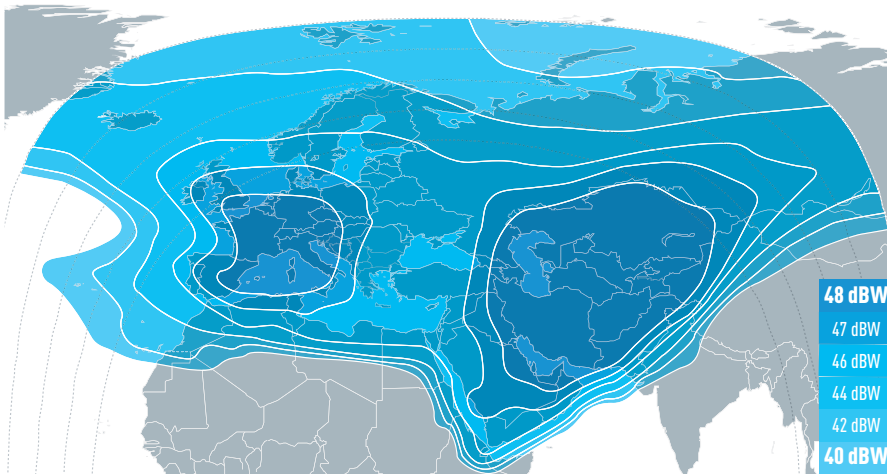

Ku-band Eurasia Downlink Coverage