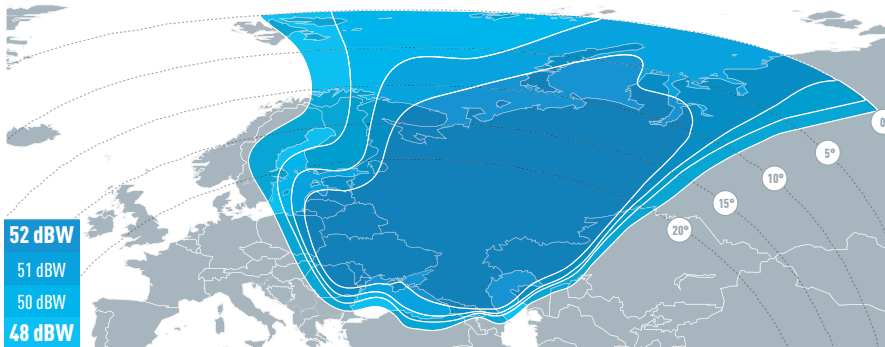

With up to 70 Ku-band transponders connected to five downlink beams covering Europe, Russia, Africa, the Middle East and Central Asia, EUTELSAT 36B provides bandwidth for digital video and telecommunications services in these regions. The satellite also has a high-power fixed beam and a steerable beam over South Africa, which are ideally suited for DTH applications.

In addition to video applications, EUTELSAT 36B offers potential for data and voice solutions using small ground terminals, in particular for oil and gas in Russia, Central Asia and West Africa.

Ku-band Eurasia Downlink Coverage

Ku-band Steerable Central Asia Downlink Coverage

SATELLITE EUTELSAT 36B

Ku-band Russia Downlink Coverage

Ku-band Africa Downlink Coverage

Ku-band Southern Africa Downlink Coverage

KEY MARKETS

- EUROPE
- RUSSIA
- CENTRAL ASIA
- SUB-SAHARAN AFRICA
- MIDDLE EAST