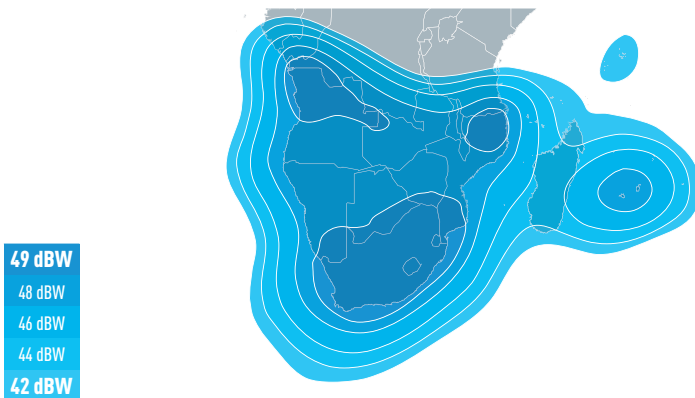

With up to 70 Ku-band transponders connected to five downlink beams covering Europe, Russia, Africa, the Middle East and Central Asia, EUTELSAT 36B provides bandwidth for digital video and telecommunications services in these regions. The satellite also has a high-power fixed beam and a steerable beam over South Africa, which are ideally suited for DTH applications.

Ku-band Steerable Central Asia Downlink Coverage

SATELLITE EUTELSAT 36B

Ku-band Russia Downlink Coverage

Ku-band Africa Downlink Coverage

Ku-band Southern Africa Downlink Coverage

KEY MARKETS

- EUROPE
- RUSSIA
- CENTRAL ASIA
- SUB-SAHARAN AFRICA
- MIDDLE EAST

KEY SERVICES

- DTT
- DTH TELEVISION
- VOICE/DATA NETWORKS
- BROADBAND APPLICATIONS

SATELLITE MANUFACTURER

THALES ALENIA SPACE

LAUNCH DATE

24/11/2009

PROJECTED LIFETIME

>15 YEARS