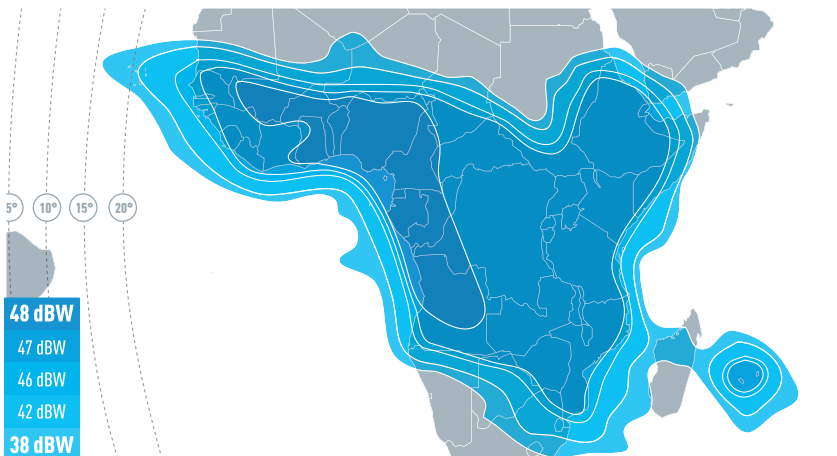

SATELLITE EUTELSAT 36B

A MAJOR BROADCASTING NEIGHBOURHOOD

Multi-beam satellite for broadcast and telecommunications

EUTELSAT 36B is a multi-beam satellite for broadcast and telecommunications services. It is co-positioned with EUTELSAT 36C at 36° East, a key orbital location for TV broadcasting in Russia, the CIS, Central Asia and Africa. Over 950 TV channels were broadcasting to these regions at mid 2017, with broadcasters including MultiChoice Africa, ZAP, NTV Plus and Tricolor TV.

With up to 70 Ku-band transponders connected to five downlink beams covering Europe, Russia, Africa, the Middle East and Central Asia, EUTELSAT 36B provides bandwidth for digital video and telecommunications services in these regions. The satellite also has a high-power fixed beam and a steerable beam over South Africa, which are ideally suited for DTH applications.

In addition to video applications, EUTELSAT 36B offers potential for data and voice solutions using small ground terminals, in particular for oil and gas in Russia, Central Asia and West Africa.

Ku-band Eurasia Downlink Coverage

Ku-band Steerable Central Asia Downlink Coverage

SATELLITE EUTELSAT 36B

Ku-band Russia Downlink Coverage

Ku-band Africa Downlink Coverage

Ku-band Southern Africa Downlink Coverage

KEY MARKETS

- EUROPE
- RUSSIA
- CENTRAL ASIA
- SUB-SAHARAN AFRICA
- MIDDLE EAST