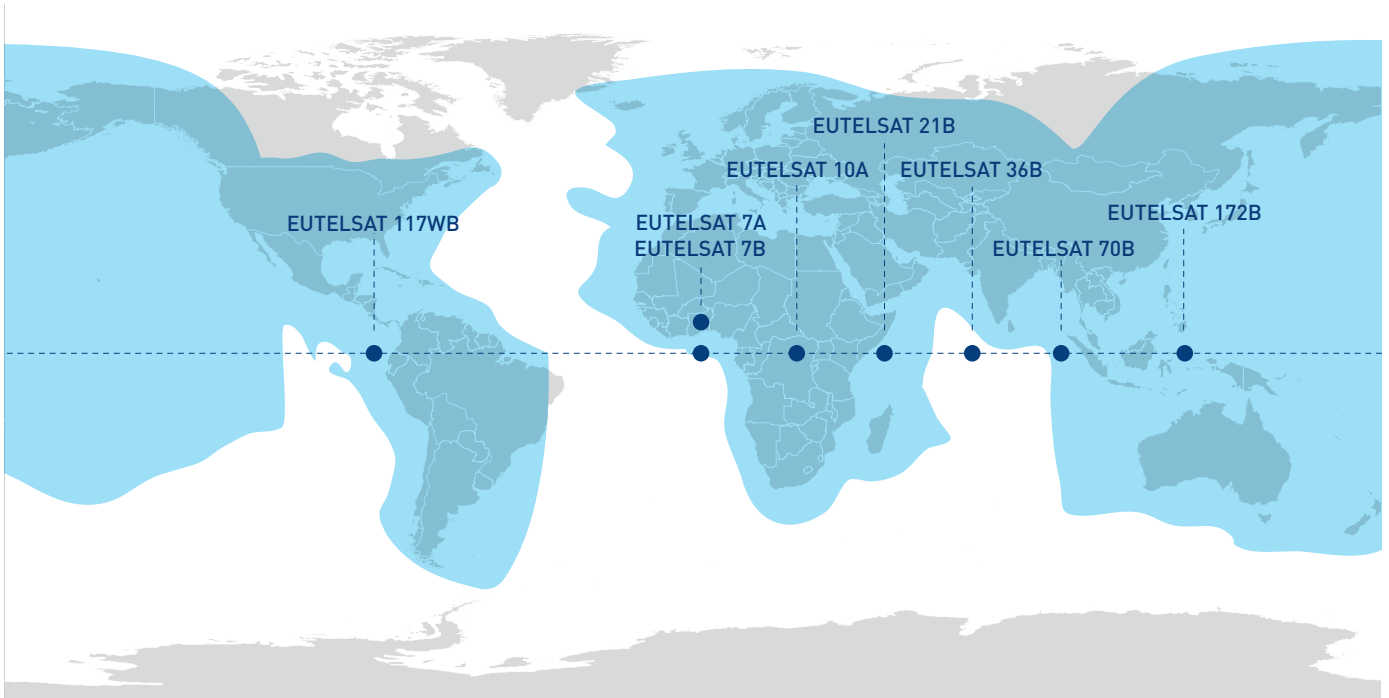

MOBILITY

CONNECTIVITY SOLUTIONS

MARITIME MULTI-REGIONAL COVERAGE

For further information, please contact us
www.eutelsat.com/enquiries