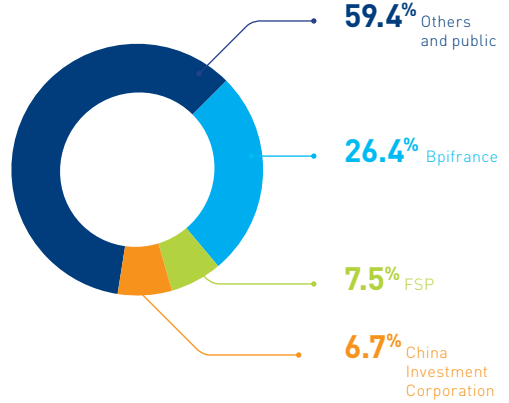

# Portfolio of activities

Situation at June 2017

**64%**  
Video

**12%**  
Fixed data

**12%**  
Government services

**7%**  
Fixed broadband

**5%**  
Mobile connectivity

# Capital structure

Situation as of 8 March 2016