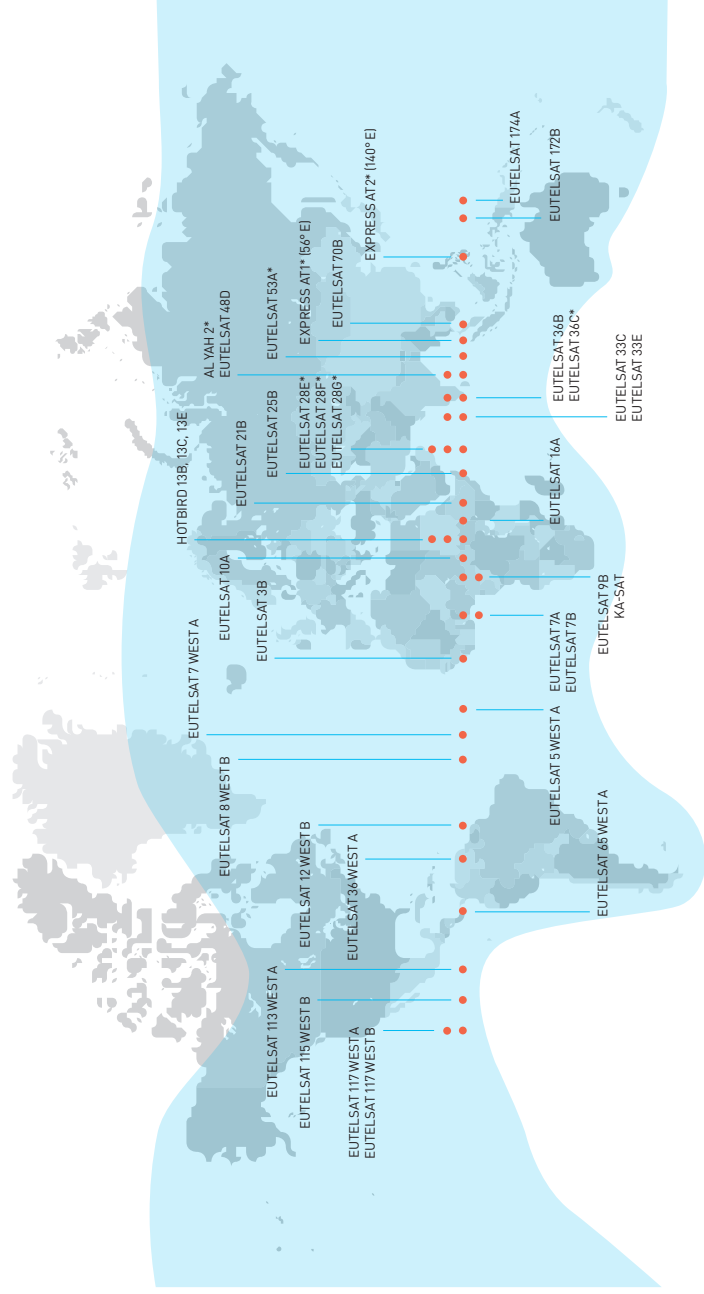

# Eutelsat in the world

## OFFICES

- |              |             |                 |
|--------------|-------------|-----------------|
| Amman        | Madeira     | Rio de Janeiro  |
| Beijing      | Madrid      | Rome            |
| Cologne      | Mexico City | Singapore       |
| Dubai        | Miami       | Tampa           |
| Istanbul     | Moscow      | Turin           |
| Johannesburg | Panama      | Warsaw          |
| London       | Paris       | Washington D.C. |

## TELEPORTS

- Cagliari
- Hermosillo
- Iztapalapa
- Madeira
- Rambouillet
- Turin

# The Eutelsat fleet

MARCH 2018