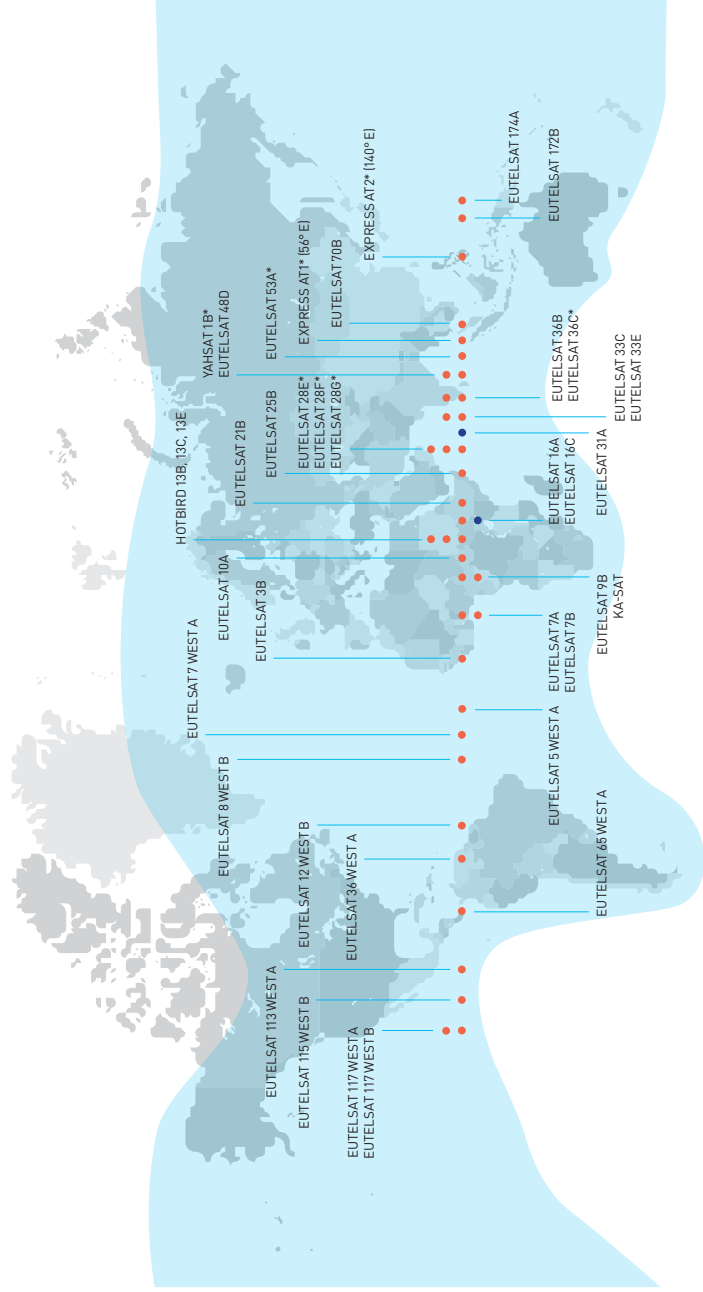

Taking you
above & beyond

FACTS & FIGURES

About Eutelsat

With a fleet of 39 satellites providing reach of Europe, Africa, the Americas and Asia-Pacific, Eutelsat is one of the world's leading satellite operators. Our satellite resources, experience and quality of service have gained the confidence of a broad and growing portfolio of customers that include broadcasters, pay-TV operators, telecom operators, Internet service providers and government agencies.

Government services

7%

Fixed broadband

5%

Mobile connectivity

Capital structure

Situation as of 8 March 2016

Eutelsat in the world

OFFICES

Cologne
Dubai
Istanbul
Johannesburg
London
Madeira
Madrid

Mexico City
Miami
Moscow
Panama
Paris
Beijing
Rio de Janeiro

Rome
Singapore
Tampa
Turin
Warsaw
Washington
D.C.

TELEPORTS

Cagliari
Hermosillo
Iztapalapa
Madeira
Rambouillet
Turin

The Eutelsat fleet

DECEMBER 2017

FUTURE SATELLITES

- stable orbit
- inclined orbit
- * capacity on third-party satellites
- EUTELSAT 36A currently under redeployment