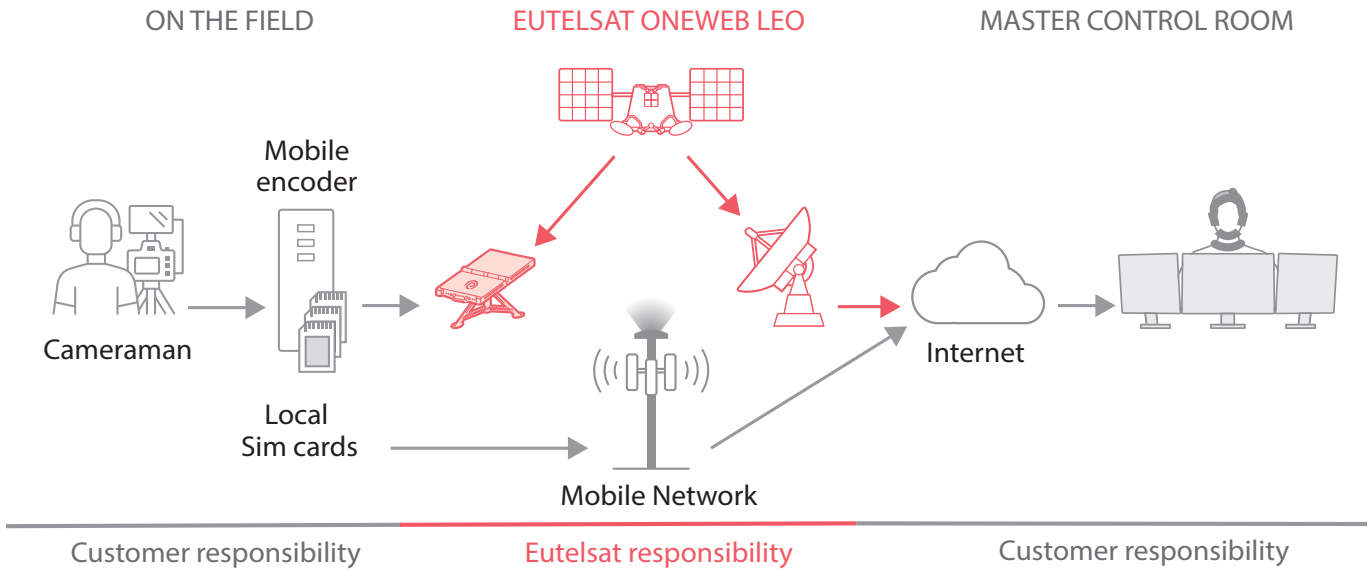

KEY USE CASES

- Newsgathering
- Breaking news
- Live sports
- Major events

YOUR END-TO-END VIDEO CONTRIBUTION SOLUTION

BONDING SYSTEMS FOR A BETTER LEO EXPERIENCE

Boost reliability and performance for live news, sports and events delivery. Hybrid bonding ensures consistent, high-throughput uplinks for the most demanding workflows, anywhere, anytime.